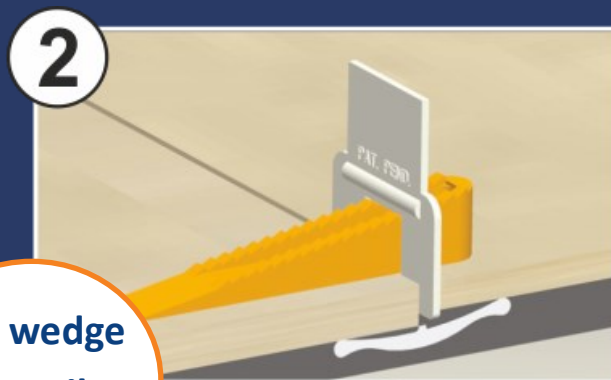

Beava MaxiLevel Levelling System

The MaxiLevel system is designed to assist in getting perfectly level tiles every time, even when using large format tiles or tiles of varying thickness.

1

2 clips per tile edge

2

The wedge brings tiles level

Pliers are used to drive the wedge

3

Kick the clip off when dry

Item	Order Code
MaxiLevel Spacer Clip (pack 50)	1201
MaxiLevel Wedge (pack 50)	1202
MaxiLevel Pliers (plastic)	1203
MaxiLevel Pliers (metal)	1204
MaxiLevel Spacer Clip (pack 250)	1205