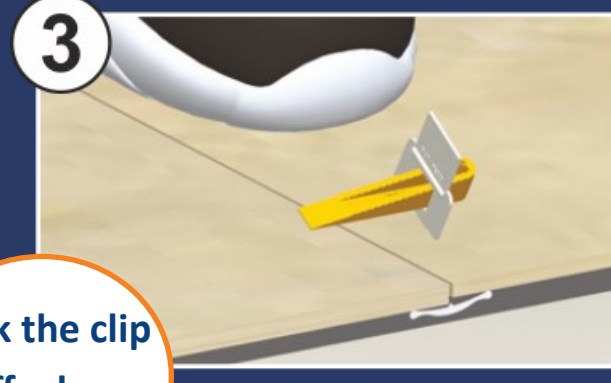

Beava MaxiLevel Levelling System

The MaxiLevel system is designed to assist in getting perfectly level tiles every time, even when using large format tiles or tiles of varying thickness.

1

2 clips per tile edge

2

The wedge brings tiles level

Pliers are used to drive the wedge

3

Kick the clip off when dry

Item	Order Code
MaxiLevel Spacer Clip (pack 50)	1201
MaxiLevel Wedge (pack 50)	1202
MaxiLevel Pliers (plastic)	1203
MaxiLevel Pliers (metal)	1204
MaxiLevel Spacer Clip (pack 250)	1205